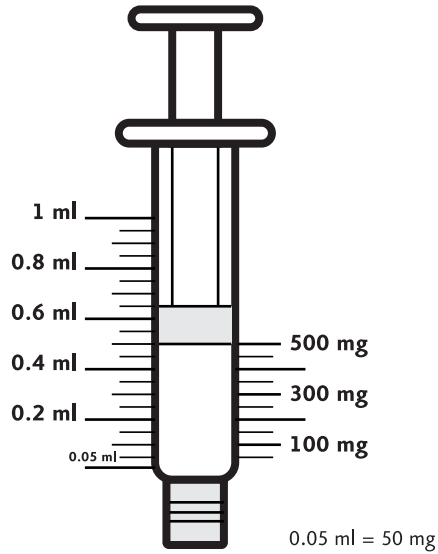

FLUENT

CANNABIS CARE

SYRINGE - THC

DROPPER - THC

DROPPER - BLENDS