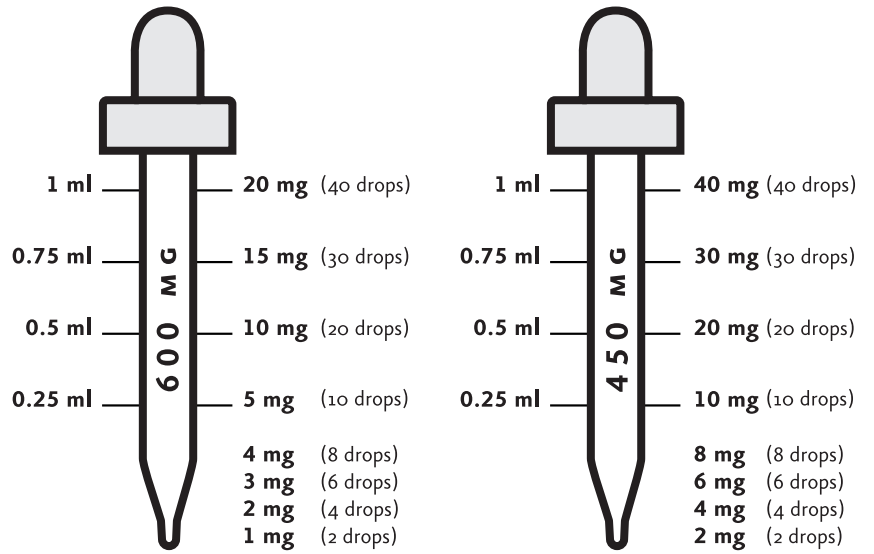

FLUENT

CANNABIS CARE

SYRINGE - THC

DROPPER - THC

DROPPER - BLENDS